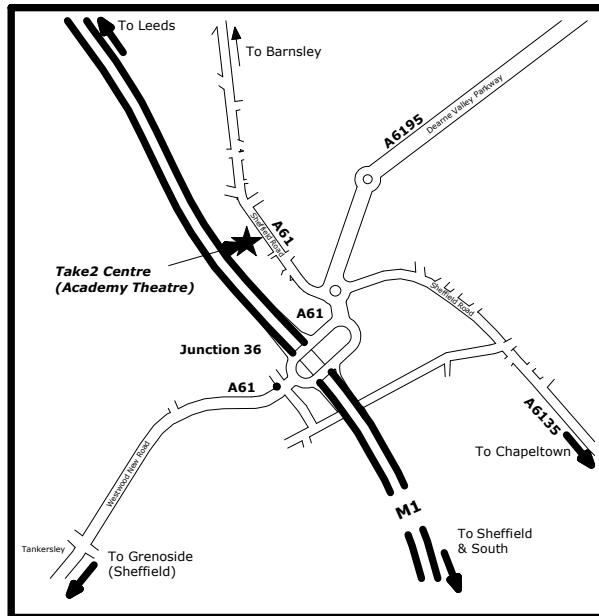

## How to find: The Academy Theatre (Take2 Centre)

Academy Theatre  
The Take2 Centre  
311 Sheffield Road,  
Birdwell  
Barnsley S70 5TW

Sat Nav users, enter postcode  
**S70 5TW**

### **From Barnsley:**

From Barnsley town centre, take the A61 (Sheffield Road) south towards Sheffield. Stay on this road past the Yorkshire traction depot and past the Cutting Edge Public House. Continue on the A61 down the hill (through Worsbrough Bridge), past the Button Mill Inn and up the hill into Birdwell. You will pass Birdwell Primary School on the left hand side. The Take 2 centre is located about 800 metres on the right hand side, after the obelisk.

### **From Sheffield:**

From Sheffield, take the M1 North to Junction 36, the A6135 from Chapeltown or the A61 North from Hillsborough until it crosses the M1 at Junction 36 then see directions from M1 J36 (below).

### **From M1 Junction 36**

From Junction 36, take the A61 North (signposted Barnsley). This takes you onto the Birdwell Roundabout. At this roundabout, take the first exit (signposted A61 Barnsley) and you will immediately enter Birdwell. The Academy Theatre is part of the Take 2 Centre and is located about 400 metres on the left hand side.